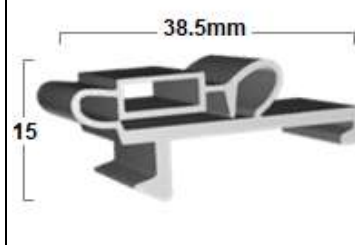

FSP1000

**Confused?
Let us help.**
[Click this link to
send us an email.](#)

**We have more.
If your seal isn't
showing – contact
us for more
details.**